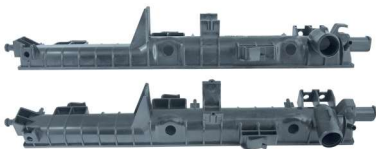

7494 / Protege Superior 99/03

713mm x 47mm

7495 / Protege / 323 90/95 Superior

669mm x 46mm

7496 / Protege 2001> Superior

361mm x 47mm

CAIXAS IMPORT. MERCEDES BENZ

7370 / GLA 200 1.6 / GLA 250 2.0 2015> LE

445mm x 48mm

7371 / GLA 200 1.6 / GLA 250 2.0 2015> LD

445mm x 48mm

7372 / C-Class / E-Class 2008 LD

450mm x 60mm

7373 / C-Class / E-Class 2008 LD

449mm x 59mm

7792 / C220 / C280 Superior

447mm x 55mm

7793 / ML V8 Inferior 01

565mm x 59mm

7794 / ML V8 Superior 01

565mm x 59mm

7795 / C220 / 280 AT Inferior

448mm x 55mm

7796 / E420 / E430 Superior