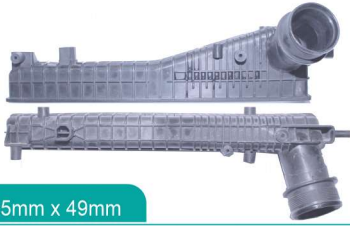

9099 / Rav 4 Inferior 2016>

439mm x 49mm

CAIXAS IMPORT. VOLKSWAGEN

7830 / New Beetle 98 Superior

378mm x 48mm

7833 / New Beetle 98 Inferior

378mm x 53mm

9021 / Jetta 2.5 Superior

455mm x 47mm

9022 / Jetta 2.5 Inferior

455mm x 47mm

9046 / Passat Superior

458mm x 50mm

9047 / Passat Inferior

458mm x 50mm

9060 / Intercooler Jetta Tsi Superior

556mm x 48mm

9066 / Touareg/Q7/Cayene Superior 2 Mangueiras

556mm x 48mm

9100 / Polo / Virtus

415mm x 34mm

9101 / Passat / Jetta Superior

415mm x 48mm

CAIXAS IMPORT. VOLVO