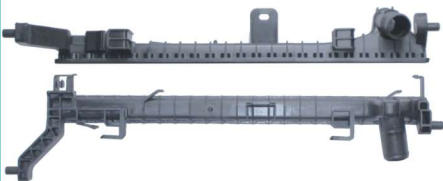

430mm x 31mm

1149 / March / Versa Inferior