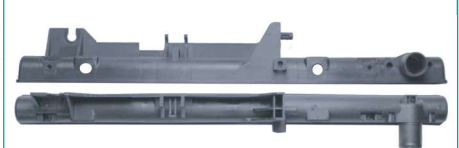

7951 / L200 Triton/Dakar Diesel Auto
2008> Inferior Bocal Reto