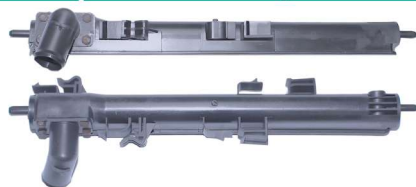

7443 / Outlander 2015> Diesel
2.2 Inferior

710mm x 45mm

7539 / L200 Triton 2.4 Diesel AT
C/ 2 Retorno 2018>

667mm x 45mm

7946 / Outlander/ASX/Lancer
09/14 2.0/2.4 Inferior

431mm x 44mm

7947 / Outlander / ASX / Lancer
09/14 superior