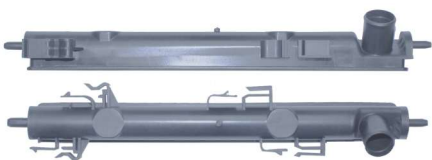

7443 / Outlander 2015> Diesel
2.2 Inferior

710mm x 45mm

7539 / L200 Triton 2.4 Diesel AT
C/ 2 Retorno 2018>

667mm x 45mm

7946 / Outlander/ASX/Lancer
09/14 2.0/2.4 Inferior

431mm x 44mm

7947 / Outlander / ASX / Lancer
09/14 superior