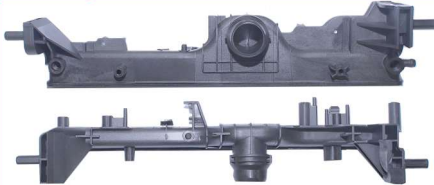

8015 / Argo / Cronos Superior
8V/16V 1.3/1.8

404mm x 30mm

8016 / Argo / Cronos Inferior
8V/16V 1.3/1.8

404mm x 30mm

8023 / Fastback / Pulse 1.0/1.3
Turbo 21/22 Superior

445mm x 30mm

8200 / Toro/Compass/Renegade
1.3 Flex C/ 2 Bocais

445mm x 30mm

8201 / Toro/Compass/Renegade
1.3 Flex S/ Bocal

442mm x 30mm

8220 / Fastback / Pulse 1.0/1.3
Turbo 21/22 Inferior

445mm x 30mm

8290 / Fastback / Pulse 1.0/1.3
Turbo 21/22

490mm x 42mm

8310 / Pulse / Fastback 1.0/1.3
Turbo 21/22 Bocal Curto

490mm x 42mm

8361 / Nova Strada 1.3 Flex

407mm x 31mm

8370 / Nova Strada 1.4 20/21
Lado Mangueira

407mm x 33mm

8380 / Strada 1.4 20/21
Com Ar

407mm x 33mm

8421 / Toro 2.4 Jeep Compass
2.0 / 2.4 Superior