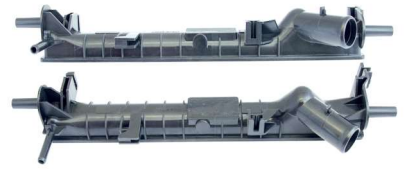

470mm x 77mm

7705 / Ranger/Explorer 95/97 6CL Superior

547mm x 77mm

7706 / Ranger/Explorer 95/97 6CL Inferior

547mm x 46mm

7709 / Transit Bocal Torto

405mm x 48mm

7710 / Transit Bocal Reto