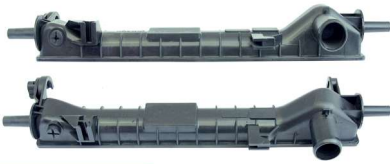

470mm x 77mm

7705 / Ranger/Explorer 95/97 6CL Superior

547mm x 77mm

7706 / Ranger/Explorer 95/97 6CL Inferior

547mm x 46mm

7709 / Transit Bocal Torto

405mm x 48mm

7710 / Transit Bocal Reto