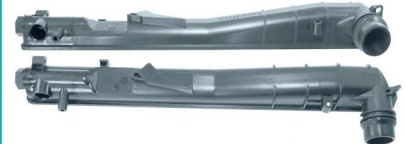

458mm x 60mm

7620 / 318 / 323 / 328 / 325
98/03 Superior

466mm x 47mm

7621 / 318 / 323 / 325
98/03 Inferior