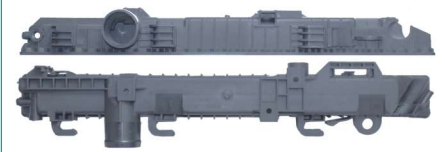

11714 / Atego Superior Similar Behr Bico

582mm x 60mm