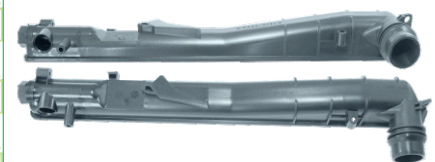

625mm x 55mm

**7617** X5 inferior

625mm x 55mm

**7618** X5 E53 3.0L  
superior com bocal

625mm x 55mm

**7619** 325 90/95 superior

458mm x 60mm

**7620** 318/323/328/325  
98/03 superior