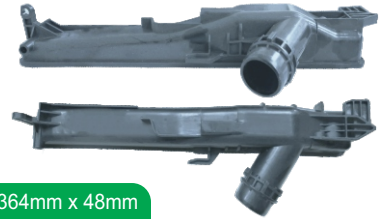

458mm x 60mm

**7626** 525/528/540/740  
inferior engate rápido

458mm x 60mm

**7627** BMW 740/750/528/540  
superior

458mm x 60mm

# CAIXAS IMPOR. BMW

7628

740/750/528/540  
inferior

458mm x 60mm

7629

X1/Z4 superior

364mm x 48mm

7630

X1/Z4 inferior

364mm x 48mm

7631

X1/116/120/128/124  
inferior

476mm x 48mm

7779

740/750/528/540  
inferior

458mm x 60mm