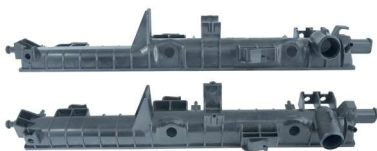

7494 / Protege Superior 99/03

713mm x 47mm

7495 / Protege / 323 90/95 Superior

669mm x 46mm

7496 / Protege 2001> Superior

361mm x 47mm

CAIXAS IMPORT. MERCEDES BENZ

7370 / GLA 200 1.6 / GLA 250 2.0 2015> LE

445mm x 48mm

7371 / GLA 200 1.6 / GLA 250 2.0 2015> LD

445mm x 48mm

7372 / C-Class / E-Class 2008 LD

450mm x 60mm

7373 / C-Class / E-Class 2008 LD

449mm x 59mm

7792 / C220 / C280 Superior

447mm x 55mm

7793 / ML V8 Inferior 01

565mm x 59mm

7794 / ML V8 Superior 01

565mm x 59mm

7795 / C220 / 280 AT Inferior

448mm x 55mm

7796 / E420 / E430 Superior